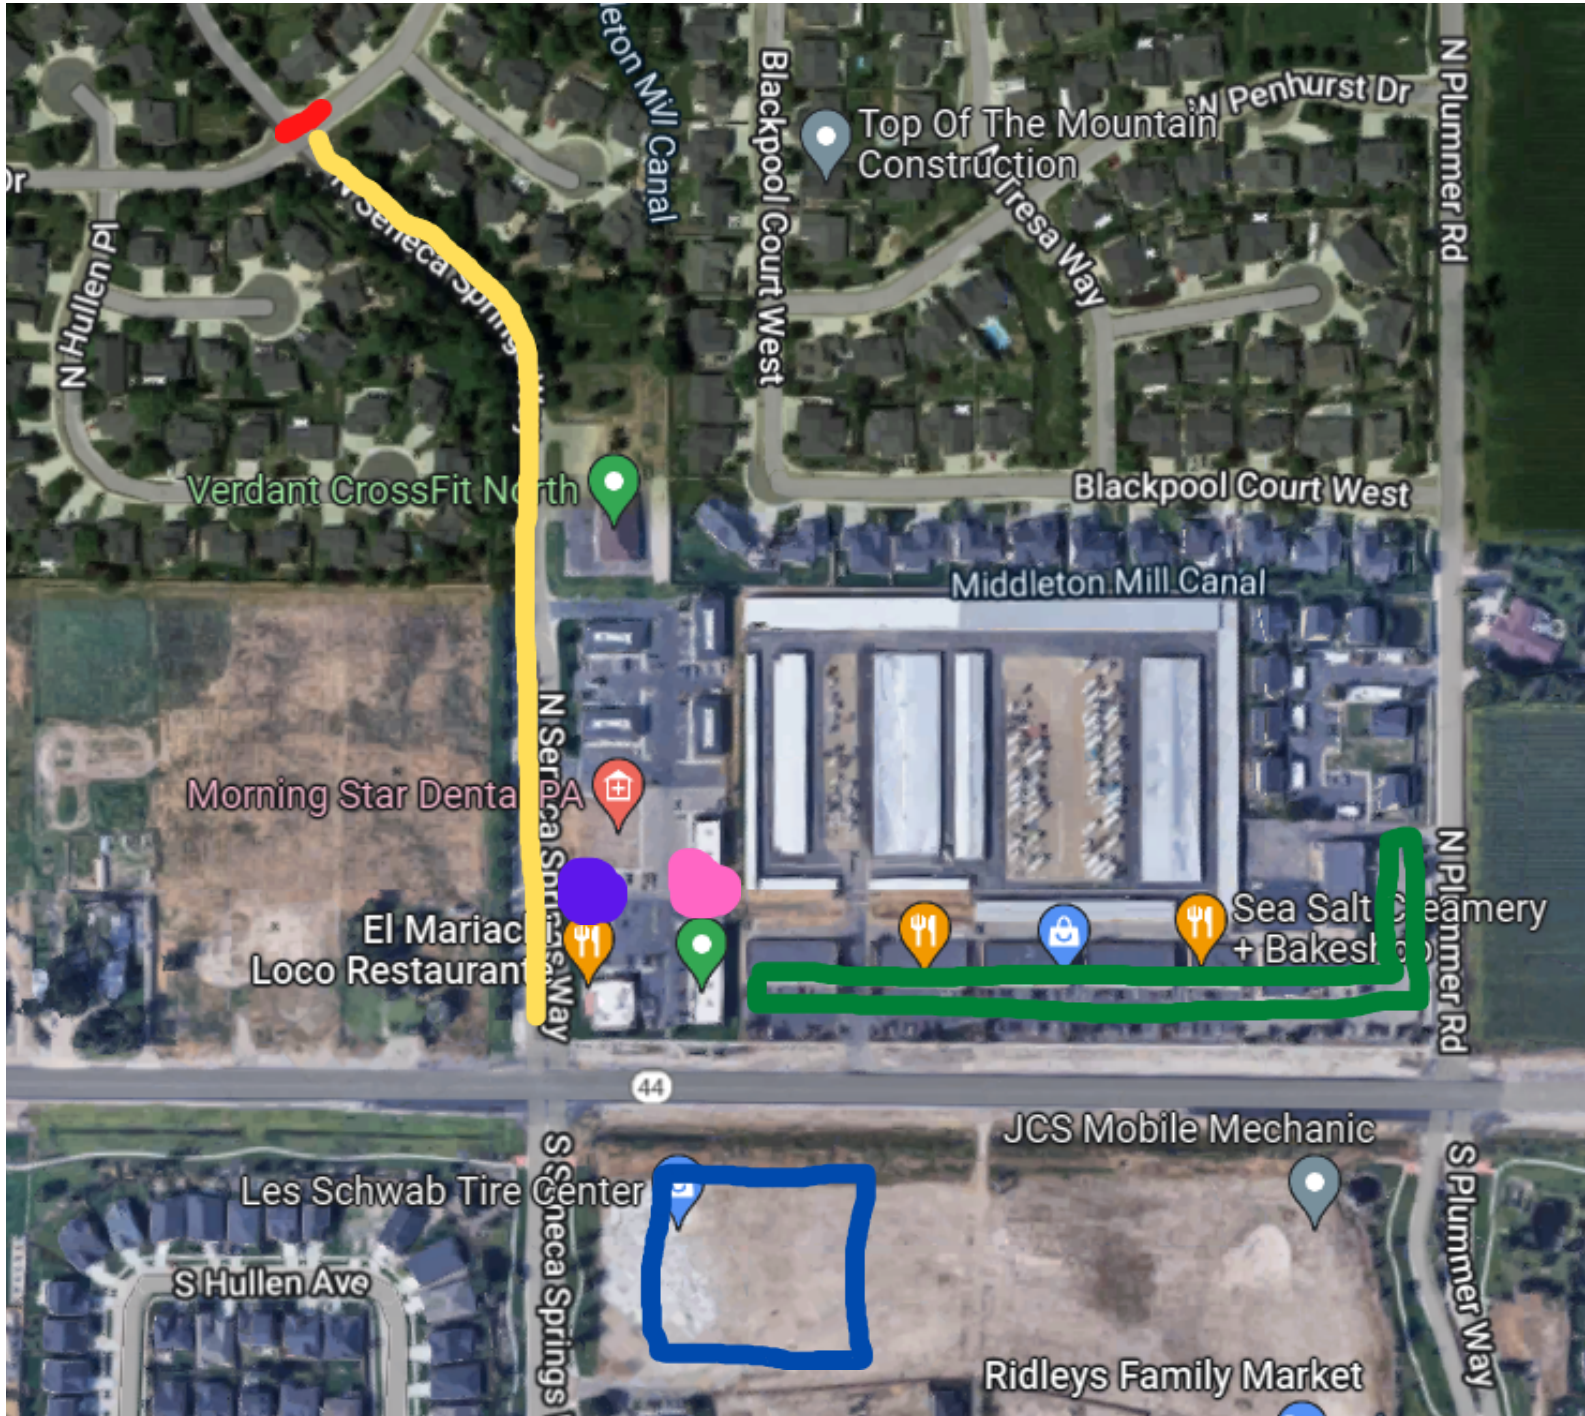

Hometown Celebration - Lineup Information

- Bathroom
- Parade Check-in
9:00 a.m. line up begins
10:00 a.m. Parade begins
- Float Line-up
Seneca Spring Way
- Cars & Carts
Toon Town
- Horse Groups
Les Schwab Parking Lot
- Road Block
No north bound traffic on Seneca Springs Way from 9 a.m. to 11 a.m.