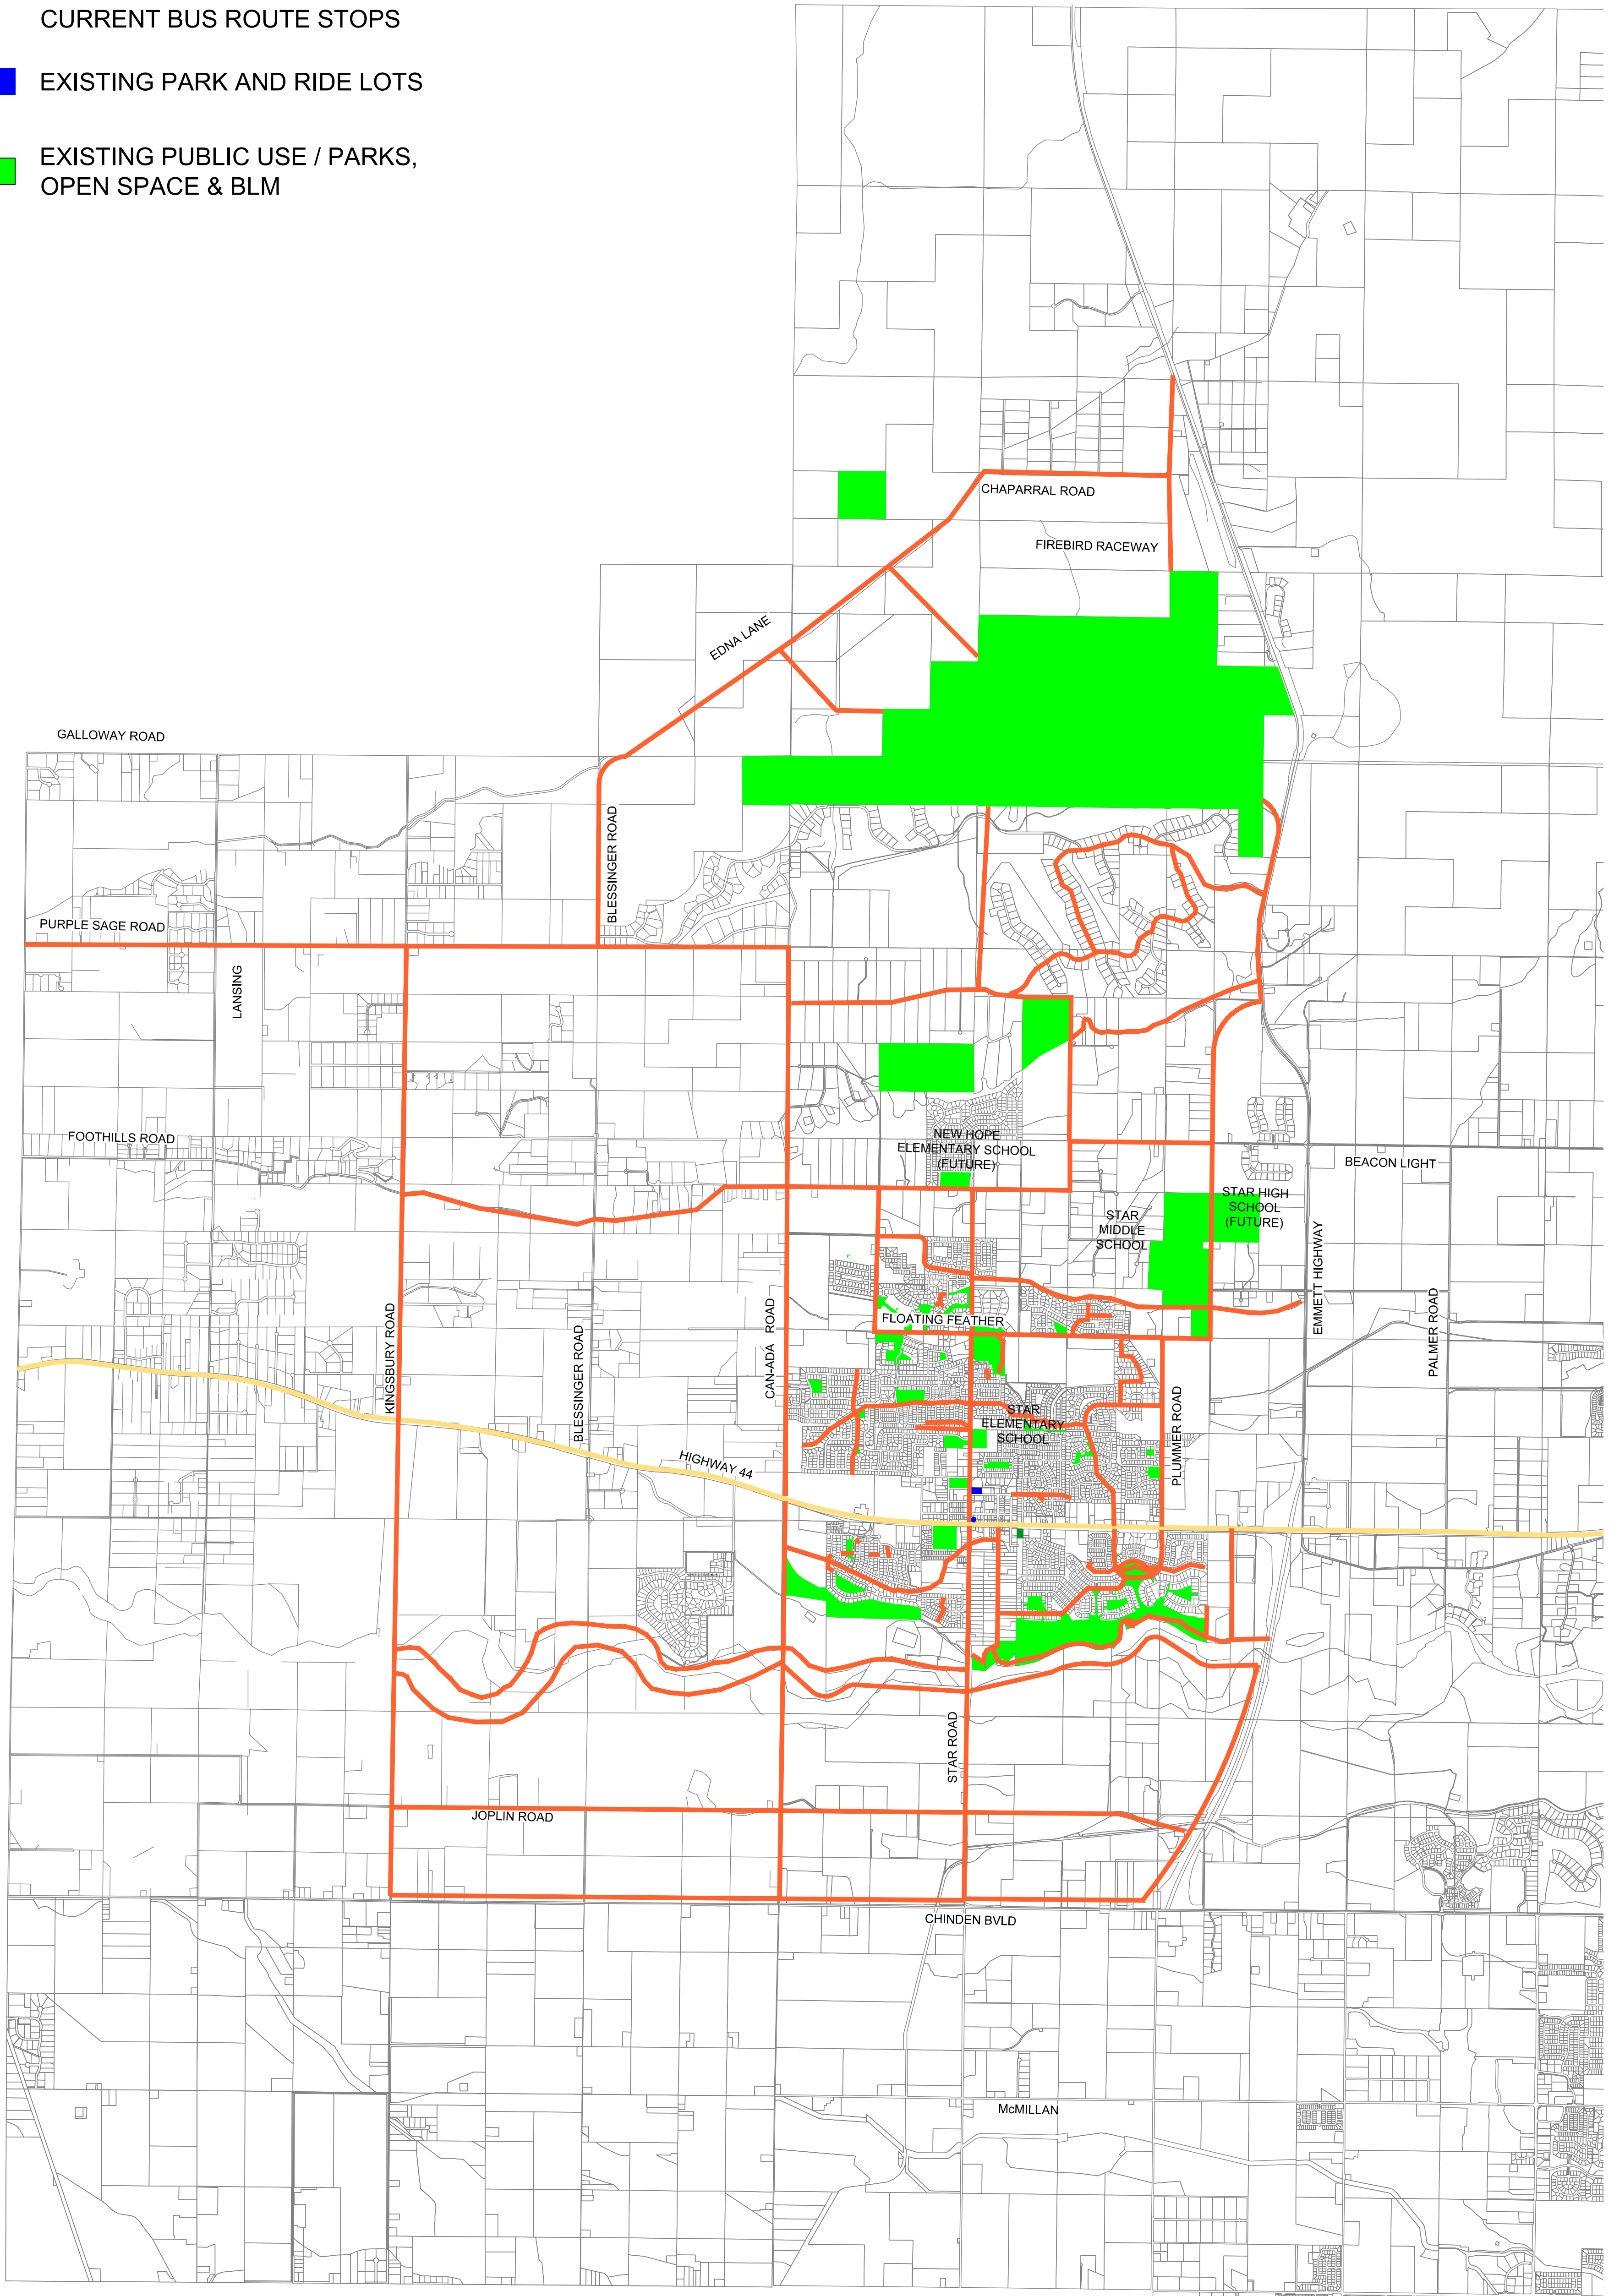

CITY OF STAR

LEGEND

- PATHWAYS
- CURRENT BUS ROUTE
- CURRENT BUS ROUTE STOPS
- EXISTING PARK AND RIDE LOTS
- EXISTING PUBLIC USE / PARKS, OPEN SPACE & BLM

FOR MORE DETAILED INFORMATION SEE ACHD STAR BICYCLE & PEDESTRIAN PLAN

3/20/19

RECREATION & ALTERNATE TRANSPORTATION PLAN